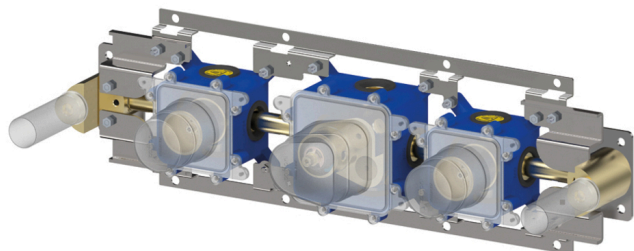

## MDBOX 001

without external set

- for art. MDE001
- horizontal installation only
- 1/2" G connections

IMAGE

TECH DRAWING

### DESCRIPTION

Concealed set for thermostatic shower/bath mixer (2 functions) complete with:

- concealed body
- box
- connection for shower set
- connection for spout