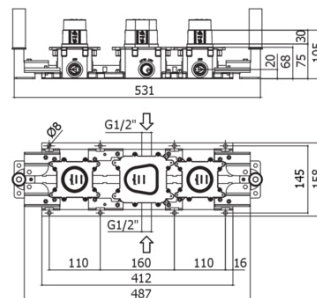

## MDBOX 001

without external set

- for art. MDE001
- horizontal installation only
- 1/2" G connections

IMAGE

TECH DRAWING

### DESCRIPTION

Concealed set for thermostatic shower/bath mixer (2 functions) complete with:

- concealed body
- box
- connection for shower set
- connection for spout

### LINKS

FLOW RATE

SPARE PARTS

INSTRUCTION SHEET

Product, measurements and specifications shown are subject to change without notice.