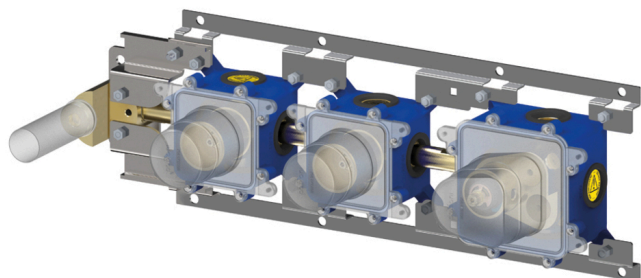

BOX

MDBOX 000

without external set

- for art. MDE000
- horizontal installation only
- 1/2" G connections

IMAGE

TECH DRAWING

DESCRIPTION

Concealed set for thermostatic shower/bath mixer (2 functions) complete with:

- concealed body
- box
- connection for shower set

FINISHES

LINKS

FLOW RATE

SPARE PARTS

INSTRUCTION SHEET

ISO 14001

BUREAU VERITAS
Certification