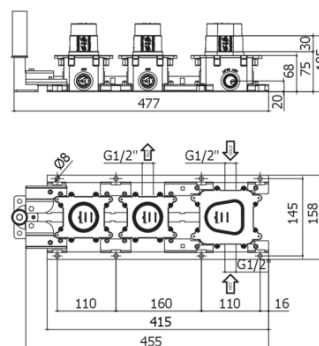

BOX

MDBOX 000

without external set

- for art. MDE000
- horizontal installation only
- 1/2" G connections

IMAGE

TECH DRAWING

DESCRIPTION

Concealed set for thermostatic shower/bath mixer (2 functions) complete with:

- concealed body
- box
- connection for shower set

FINISHES

LINKS

FLOW RATE

SPARE PARTS

INSTRUCTION SHEET

ISO 14001

BUREAU VERITAS
Certification