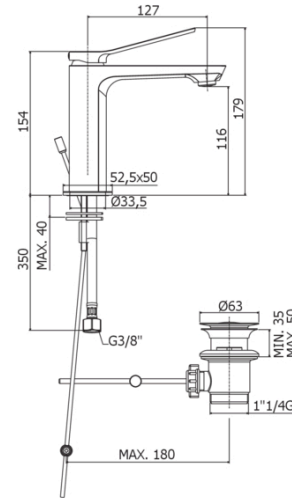

TILT

TI 075

with 1"1/4G pop up waste

IMAGE

TECH DRAWING

DESCRIPTION

Wash basin mixer complete with:

- aerator M24x1
- set of 2 stainless steel hoses 3/8"G

FINISHES

CR

BO

NO

ST

LINKS

FLOW RATE

SPARE PARTS