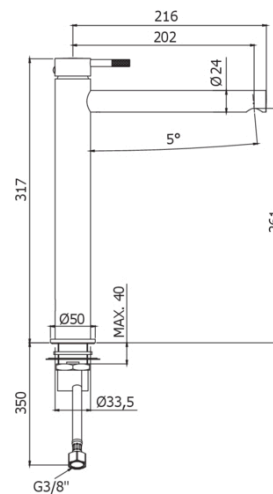

JOLLY

JL 081

without pop up waste

IMAGE

TECH DRAWING

DESCRIPTION

Tall wash basin mixer complete with:

- aerator M16,5x1
- set of 2 stainless steel hoses 3/8" G

FINISHES

CR

NO

ST

LINKS

FLOW RATE

SPARE PARTS

INSTRUCTION SHEET