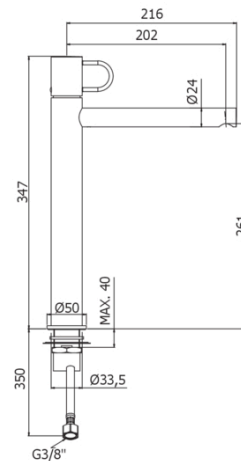

JOKER

JK 081

without pop up waste

IMAGE

TECH DRAWING

DESCRIPTION

Tall wash basin mixer complete with:

- aerator M16,5x1
- set of 2 stainless steel hoses 3/8"G