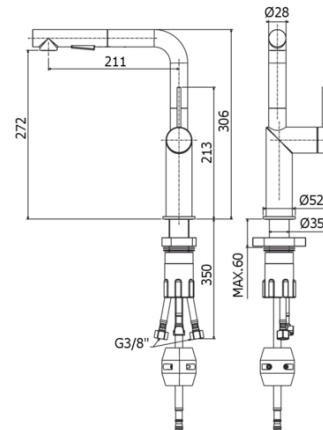

INOX TECH

INOX 285

with hand-shower (two spray-functions)

IMAGE

TECH DRAWING

DESCRIPTION

One-hole sink mixer with swivelling spout complete with:

- set of 2 stainless steel hoses 3/8"G
- 1/2"G / L.1500mm nylon hose with ecological weight