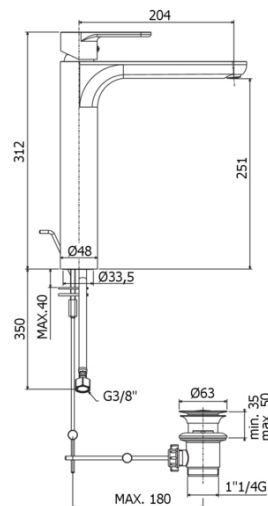

GREEN

GR 085

with 1"1/4G pop up waste

IMAGE

TECH DRAWING

DESCRIPTION

Tall wash basin mixer complete with:

- aerator M24x1 Slim air
- set of 2 stainless steel hoses 3/8" G