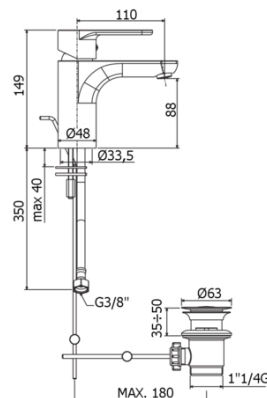

## GR 075

with 1"1/4G pop up waste

### TECH DRAWING

### DESCRIPTION

Wash basin mixer complete with:

- slim air aerator M24x1
- set of 2 stainless steel hoses 3/8"G