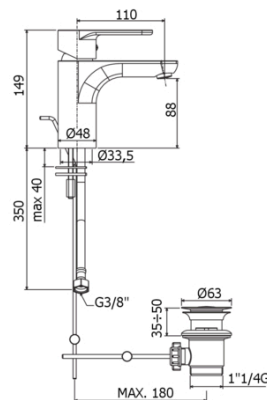

GREEN

GR 075.. -ES

with 1"1/4G pop up waste

IMAGE

TECH DRAWING

DESCRIPTION

Wash basin mixer complete with:

- Energy Saving cartridge
- slim air aerator M24x1
- set of 2 stainless steel hoses 3/8"G