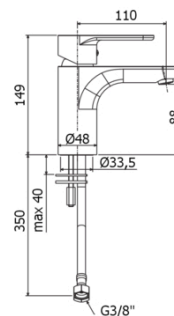

GREEN

GR 071

without pop up waste

IMAGE

TECH DRAWING

DESCRIPTION

Wash basin mixer complete with:

- slim air aerator M24x1
- set of 2 stainless steel hoses 3/8"G