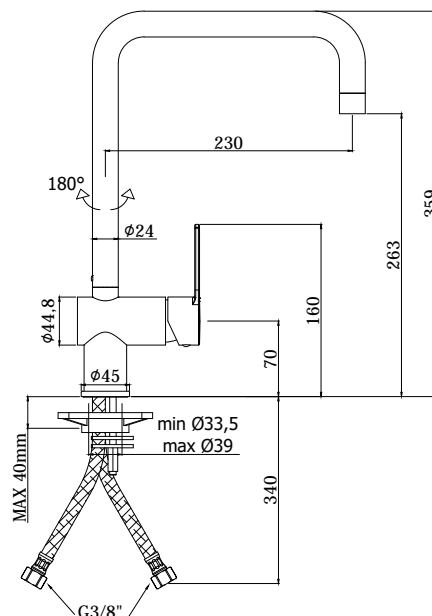

# ringo-west

PRODUCT IMAGE

TECHNICAL DRAWING

DESCRIPTION

One-hole sink mixer complete with:

- aerator M22x1
- set of 2 stainless steel hoses 3/8"G

ART.

**RIN 980 . . / WS 980 . .**  
with swivelling spout