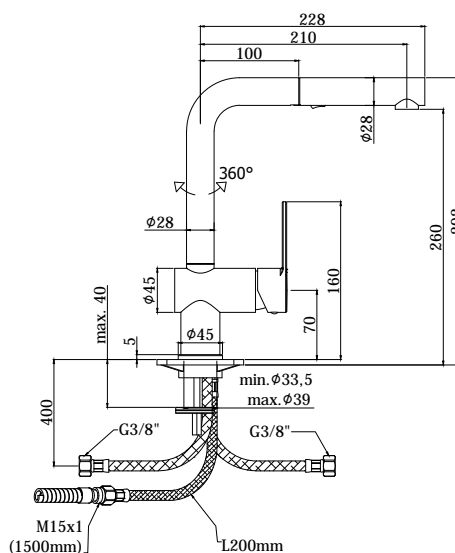

COLLECTION

ringo-west

PRODUCT IMAGE

TECHNICAL DRAWING

DESCRIPTION

One-hole sink mixer with swivelling spout complete with:

- set of 2 stainless steel hoses 3/8" G
- 1 stainless steel hose M15x1
- 1/2"-M15x1 / L.1500 mm nylon hose with weight

ART.

RIN 285 . . / WS 285 . .

with (two-spray) ABS pull out hand-shower

FINISHES

RIN

- CR - cromo
- BO - bianco opaco
- NO - nero opaco

WS

- CR - cromo