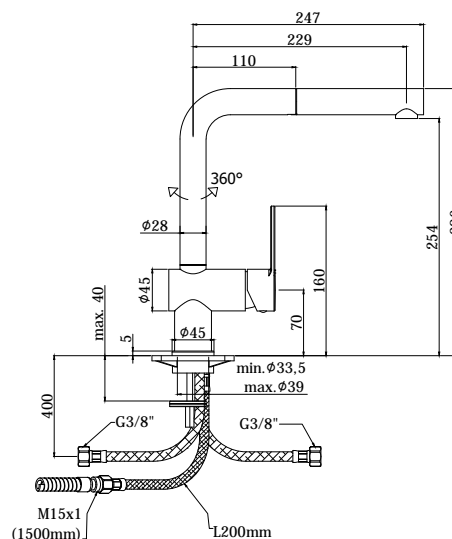

# ringo-west

PRODUCT IMAGE

TECHNICAL DRAWING

DESCRIPTION

One-hole sink mixer with swivelling spout complete with:

- set of 2 stainless steel hoses 3/8" G
- 1 stainless steel hose M15x1
- 1/2"-M15x1 / L.1500 mm nylon hose with weight

ART.

**RIN 185 . . / WS 185 . .**

with (single spray) ABS pull out hand-shower

FINISHES

**RIN**

- CR - cromo
- BO - bianco opaco
- NO - nero opaco

**WS**

- CR - cromo