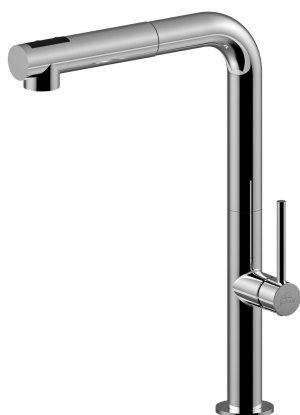

COLLECTION

chef

PRODUCT IMAGE

TECHNICAL DRAWING

DESCRIPTION

One-hole sink mixer with swivelling spout complete with:

- 1/2"-M10x1 / L.1500mm nylon hose with weight
- set of 2 stainless steel hoses 3/8"G

ART.

CH 985 . .

with (two-spray) pull out hand-shower

- with tube spout - Ø30mm

FINISHES

CH

CR - cromo

DOCUMENTATION

INSTALLATION
INSTRUCTIONS