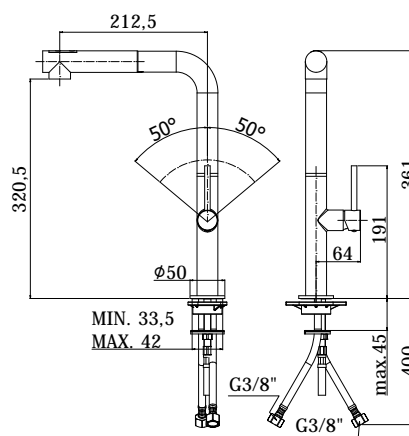

COLLECTION

chef

PRODUCT IMAGE

TECHNICAL DRAWING

DESCRIPTION

One-hole sink mixer with swivelling spout complete with:

- 1/2"-M10x1 / L.1500mm nylon hose with weight
- set of 2 stainless steel hoses 3/8"G

ART.

CH 985 . .

with (two-spray) pull out hand-shower

- with tube spout - Ø30mm

FINISHES

CH

CR - cromo

DOCUMENTATION

INSTALLATION
INSTRUCTIONS