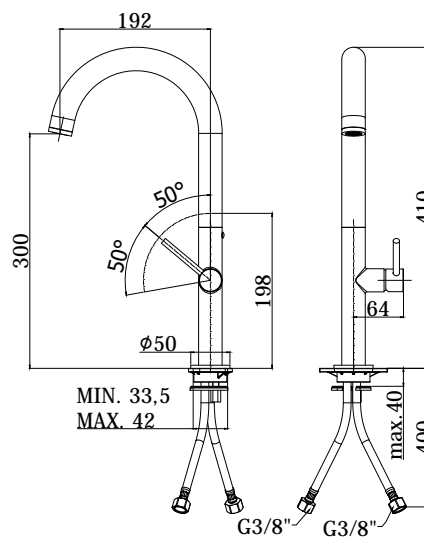

COLLECTION

chef

PRODUCT IMAGE

TECHNICAL DRAWING

DESCRIPTION

Tall One-hole sink mixer with swivelling spout complete with:

- aerator M24x1
- set of 2 stainless steel hoses 3/8"G

ART.

CH 180 . .
with tube spout - Ø30mm

FINISHES

CH
CR - cromo

DOCUMENTATION

INSTALLATION
INSTRUCTIONS

PRODUCT PAGE

www.paffoni.it