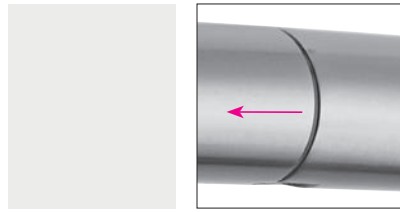

*STEEL TOP shower column
with thermostatic mixer
STEELQ 168RAC*

Finiture
AC / Acciaio INOX

Finishes
AC / Stainless Steel

© **ZSOF 111AC**
Braccio doccia **STEEL** L.400mm
STEEL Shower arm l. 400mm

© **ZSOF 112AC**
Soffione **STEEL** Ø230mm
STEEL Ø230mm shower head

© **ZSOF 113AC**
Soffione **STEEL TOP** Ø300mm
STEEL TOP Ø300mm shower head

Doccetta monogetto
estraibile

Pull-out-spray

© **STEEL2 180AC**

Miscelatore lavello con canna
orientabile

*One-hole sink mixer with
swivel spout*

Finiture

AC / Acciaio INOX

Finishes

AC / Stainless Steel

© **STEEL2 185AC**

Miscelatore lavello con doccetta monogetto
estraibile e canna orientabile

*One-hole sink mixer with pull-out-spray and
swivel spout*